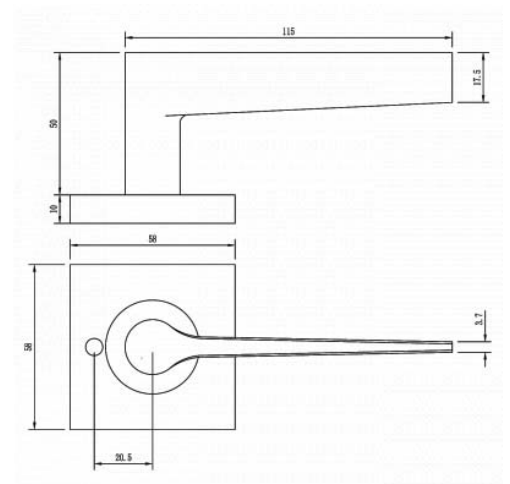

NOTES

Product code identifies SSS finish

FINISHES

Satin Rose Gold (SRG)

Satin Graphite (SGR)

Satin Black (SBL)

Satin Antique Bronze (SABZ)

Satin Antique Brass (SAB)

Satin Stainless Steel (SSS)

Polished Stainless Steel (PSS)

CERTIFICATIONS